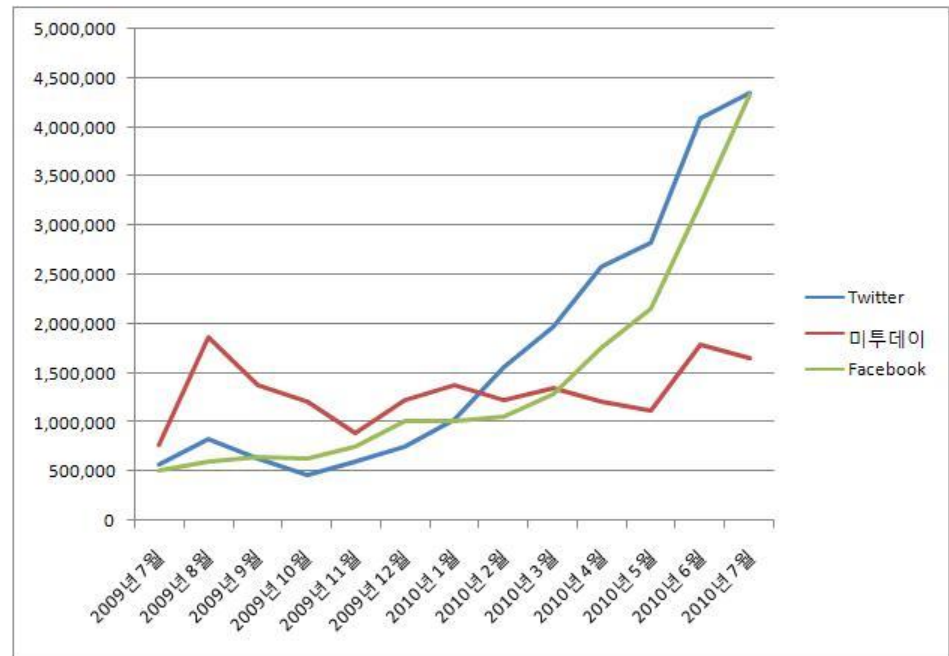

[연세대 이준기 교수]

- Internet과 Web의 새로운 변화를 함께 읽어야

Web의 역사

Social

*Web(Internet)을 소통과 협력의 도구로 활용하게 됨!
- 참여, 공유, 개방 -*

Reaches Top Ranking in US

Weekly Market Share of Visits to Facebook.com & Google.com

Weekly market share in 'All Categories', measured by visits, based on US usage.
 Created: 03/15/2010. © Copyright 1998-2010 Hitwise Pty. Ltd. Source: Experian Hitwise US

Time on Site (minutes)

500,000,000 users worldwide
 1,000,000+ developers from 180+ countries
 550,000+ active applications

- 145,000,000+ registered users
- 65,000,000+ twits / day
- 우리나라: 1,845,000 +

[2010. 10.]