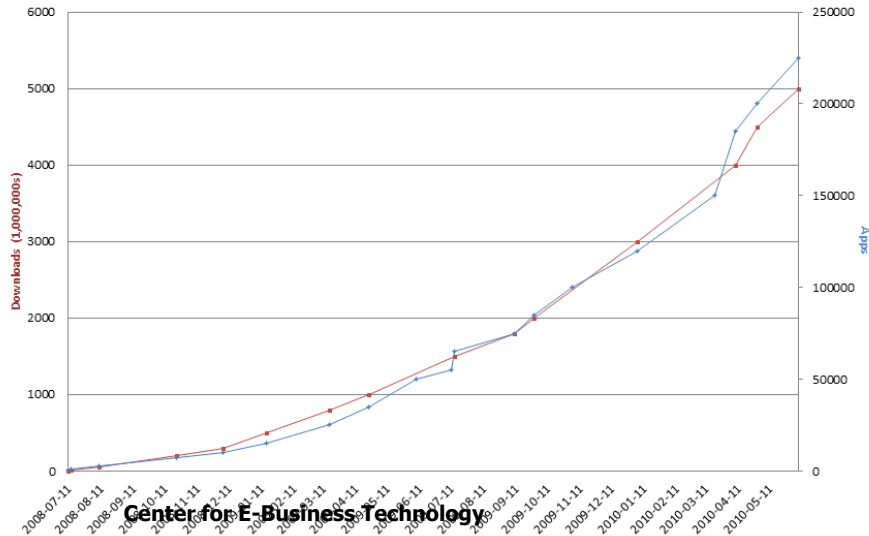

Center for E-Business Technology
Seoul National University
Seoul, Korea

10,000,000,000 / 332,000

Apple iTunes App Store Apps and Downloads

10 Billionth Download

Paper Glider
[View in the App Store](#)

Mobile Internet 성장 속도