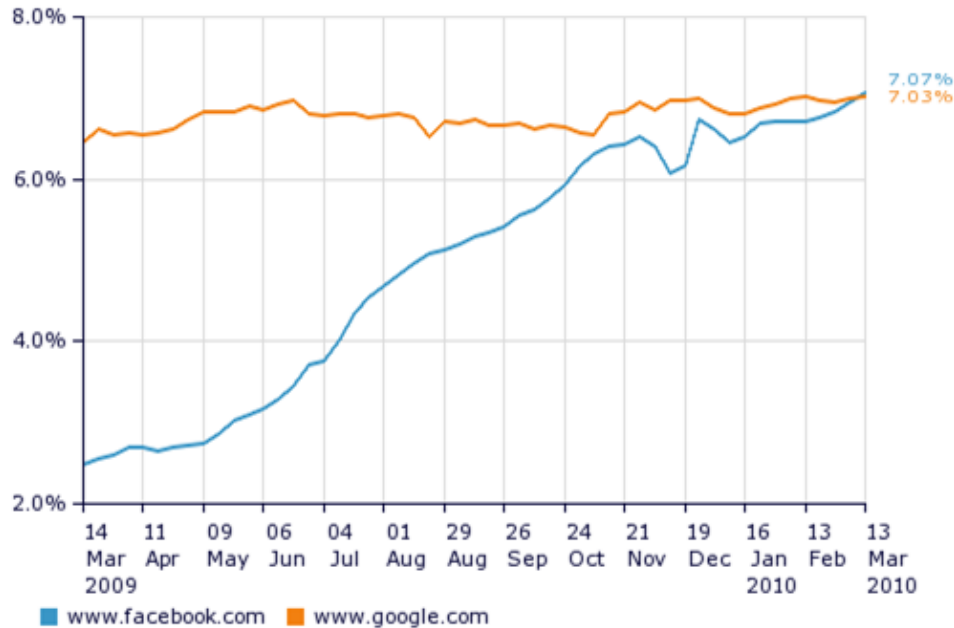

[연세대 이준기 교수]

- Internet과 Web의 새로운 변화를 함께 읽어야

Web의 역사

Social

*Web(Internet)을 소통과 협력의 도구로 활용하게 됨!
- 참여, 공유, 개방 -*

Reaches Top Ranking in US

Weekly Market Share of Visits to Facebook.com & Google.com

Weekly market share in 'All Categories', measured by visits, based on US usage.
 Created: 03/15/2010. © Copyright 1998-2010 Hitwise Pty. Ltd. Source: Experian Hitwise US

Time on Site (minutes)

500,000,000 users worldwide
 1,000,000+ developers from 180+ countries
 550,000+ active applications

- 145,000,000+ registered users
- 65,000,000+ twits / day
- 우리나라: 1,845,000 +

[2010. 10.]