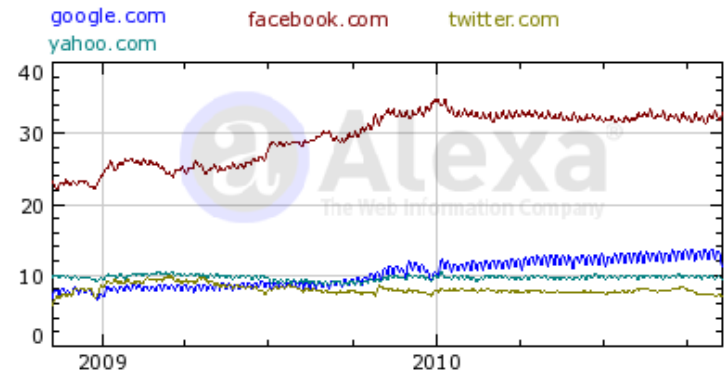

[연세대 이준기 교수]

- Internet과 Web의 새로운 변화를 함께 읽어야

Web의 역사

Social

*Web(Internet)을 소통과 협력의 도구로 활용하게 됨!
- 참여, 공유, 개방 -*

Reaches Top Ranking in US

Weekly Market Share of Visits to Facebook.com & Google.com

Weekly market share in 'All Categories', measured by visits, based on US usage.
 Created: 03/15/2010. © Copyright 1998-2010 Hitwise Pty. Ltd. Source: Experian Hitwise US

Time on Site (minutes)

500,000,000 users worldwide
 1,000,000+ developers from 180+ countries
 550,000+ active applications

- 145,000,000+ registered users
- 65,000,000+ twits / day
- 우리나라: 1,845,000 +

[2010. 10.]