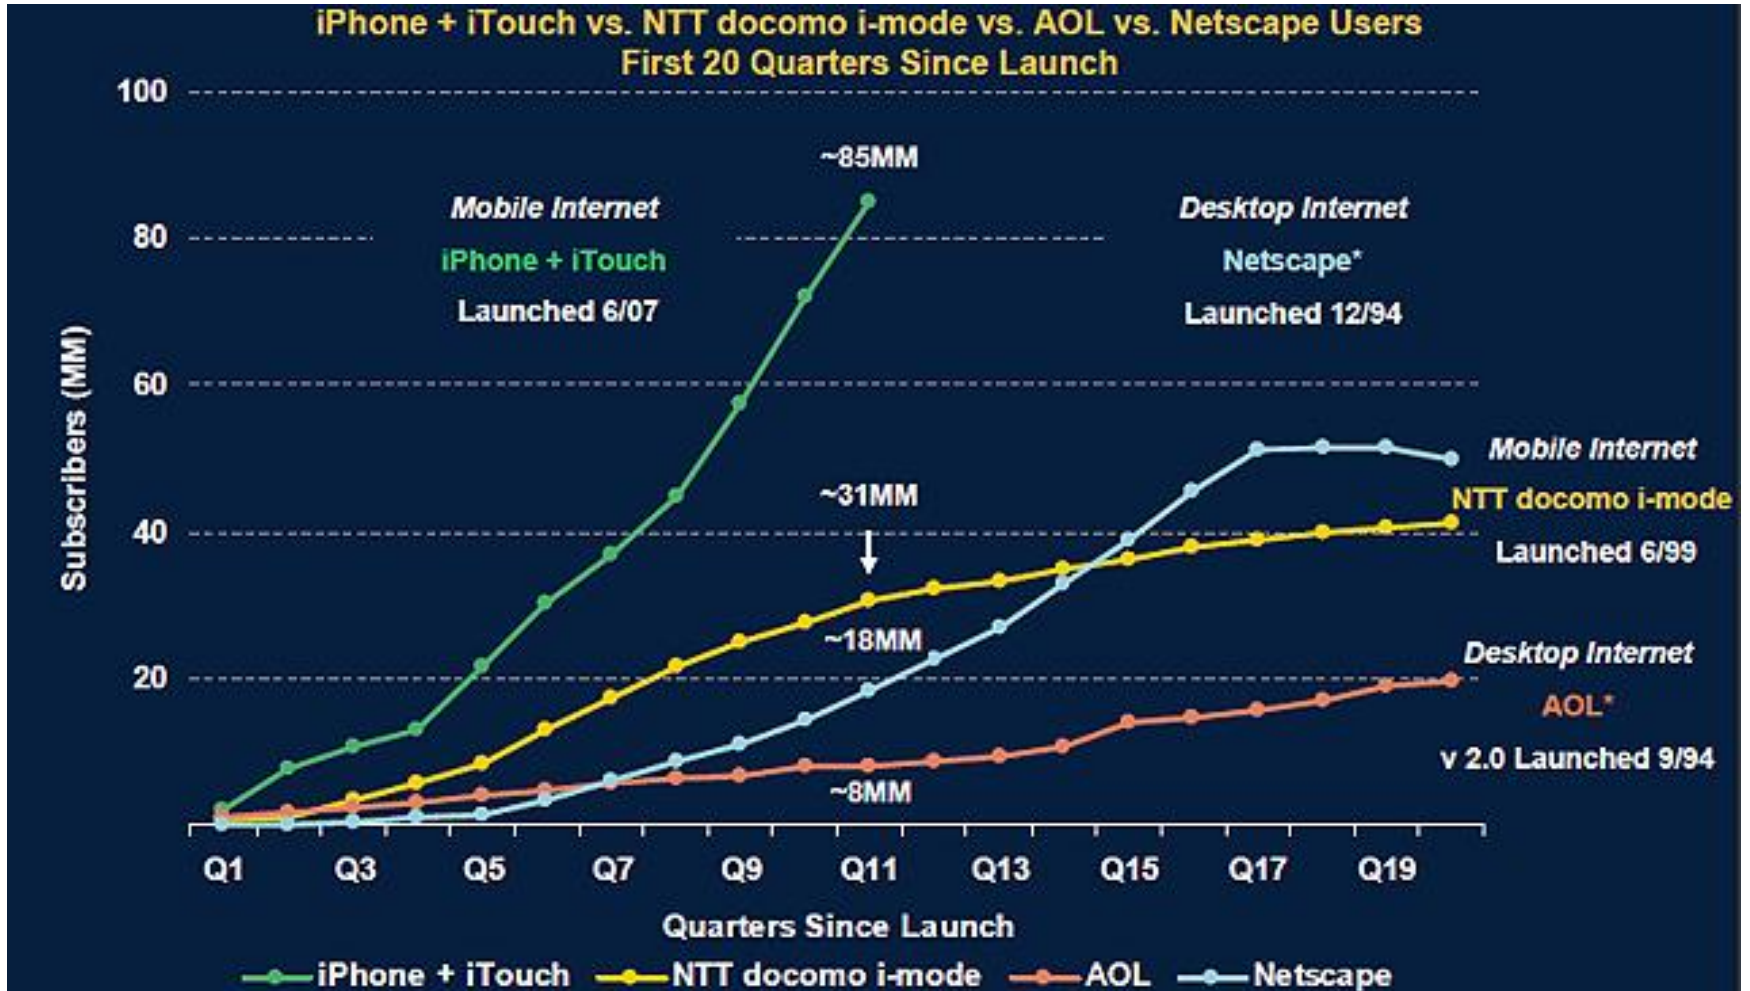

Center for E-Business Technology
Seoul National University
Seoul, Korea

10,000,000,000 / 332,000

Apple iTunes App Store Apps and Downloads

10 Billionth Download

Paper Glider
[View in the App Store](#)

Mobile Internet 성장 속도